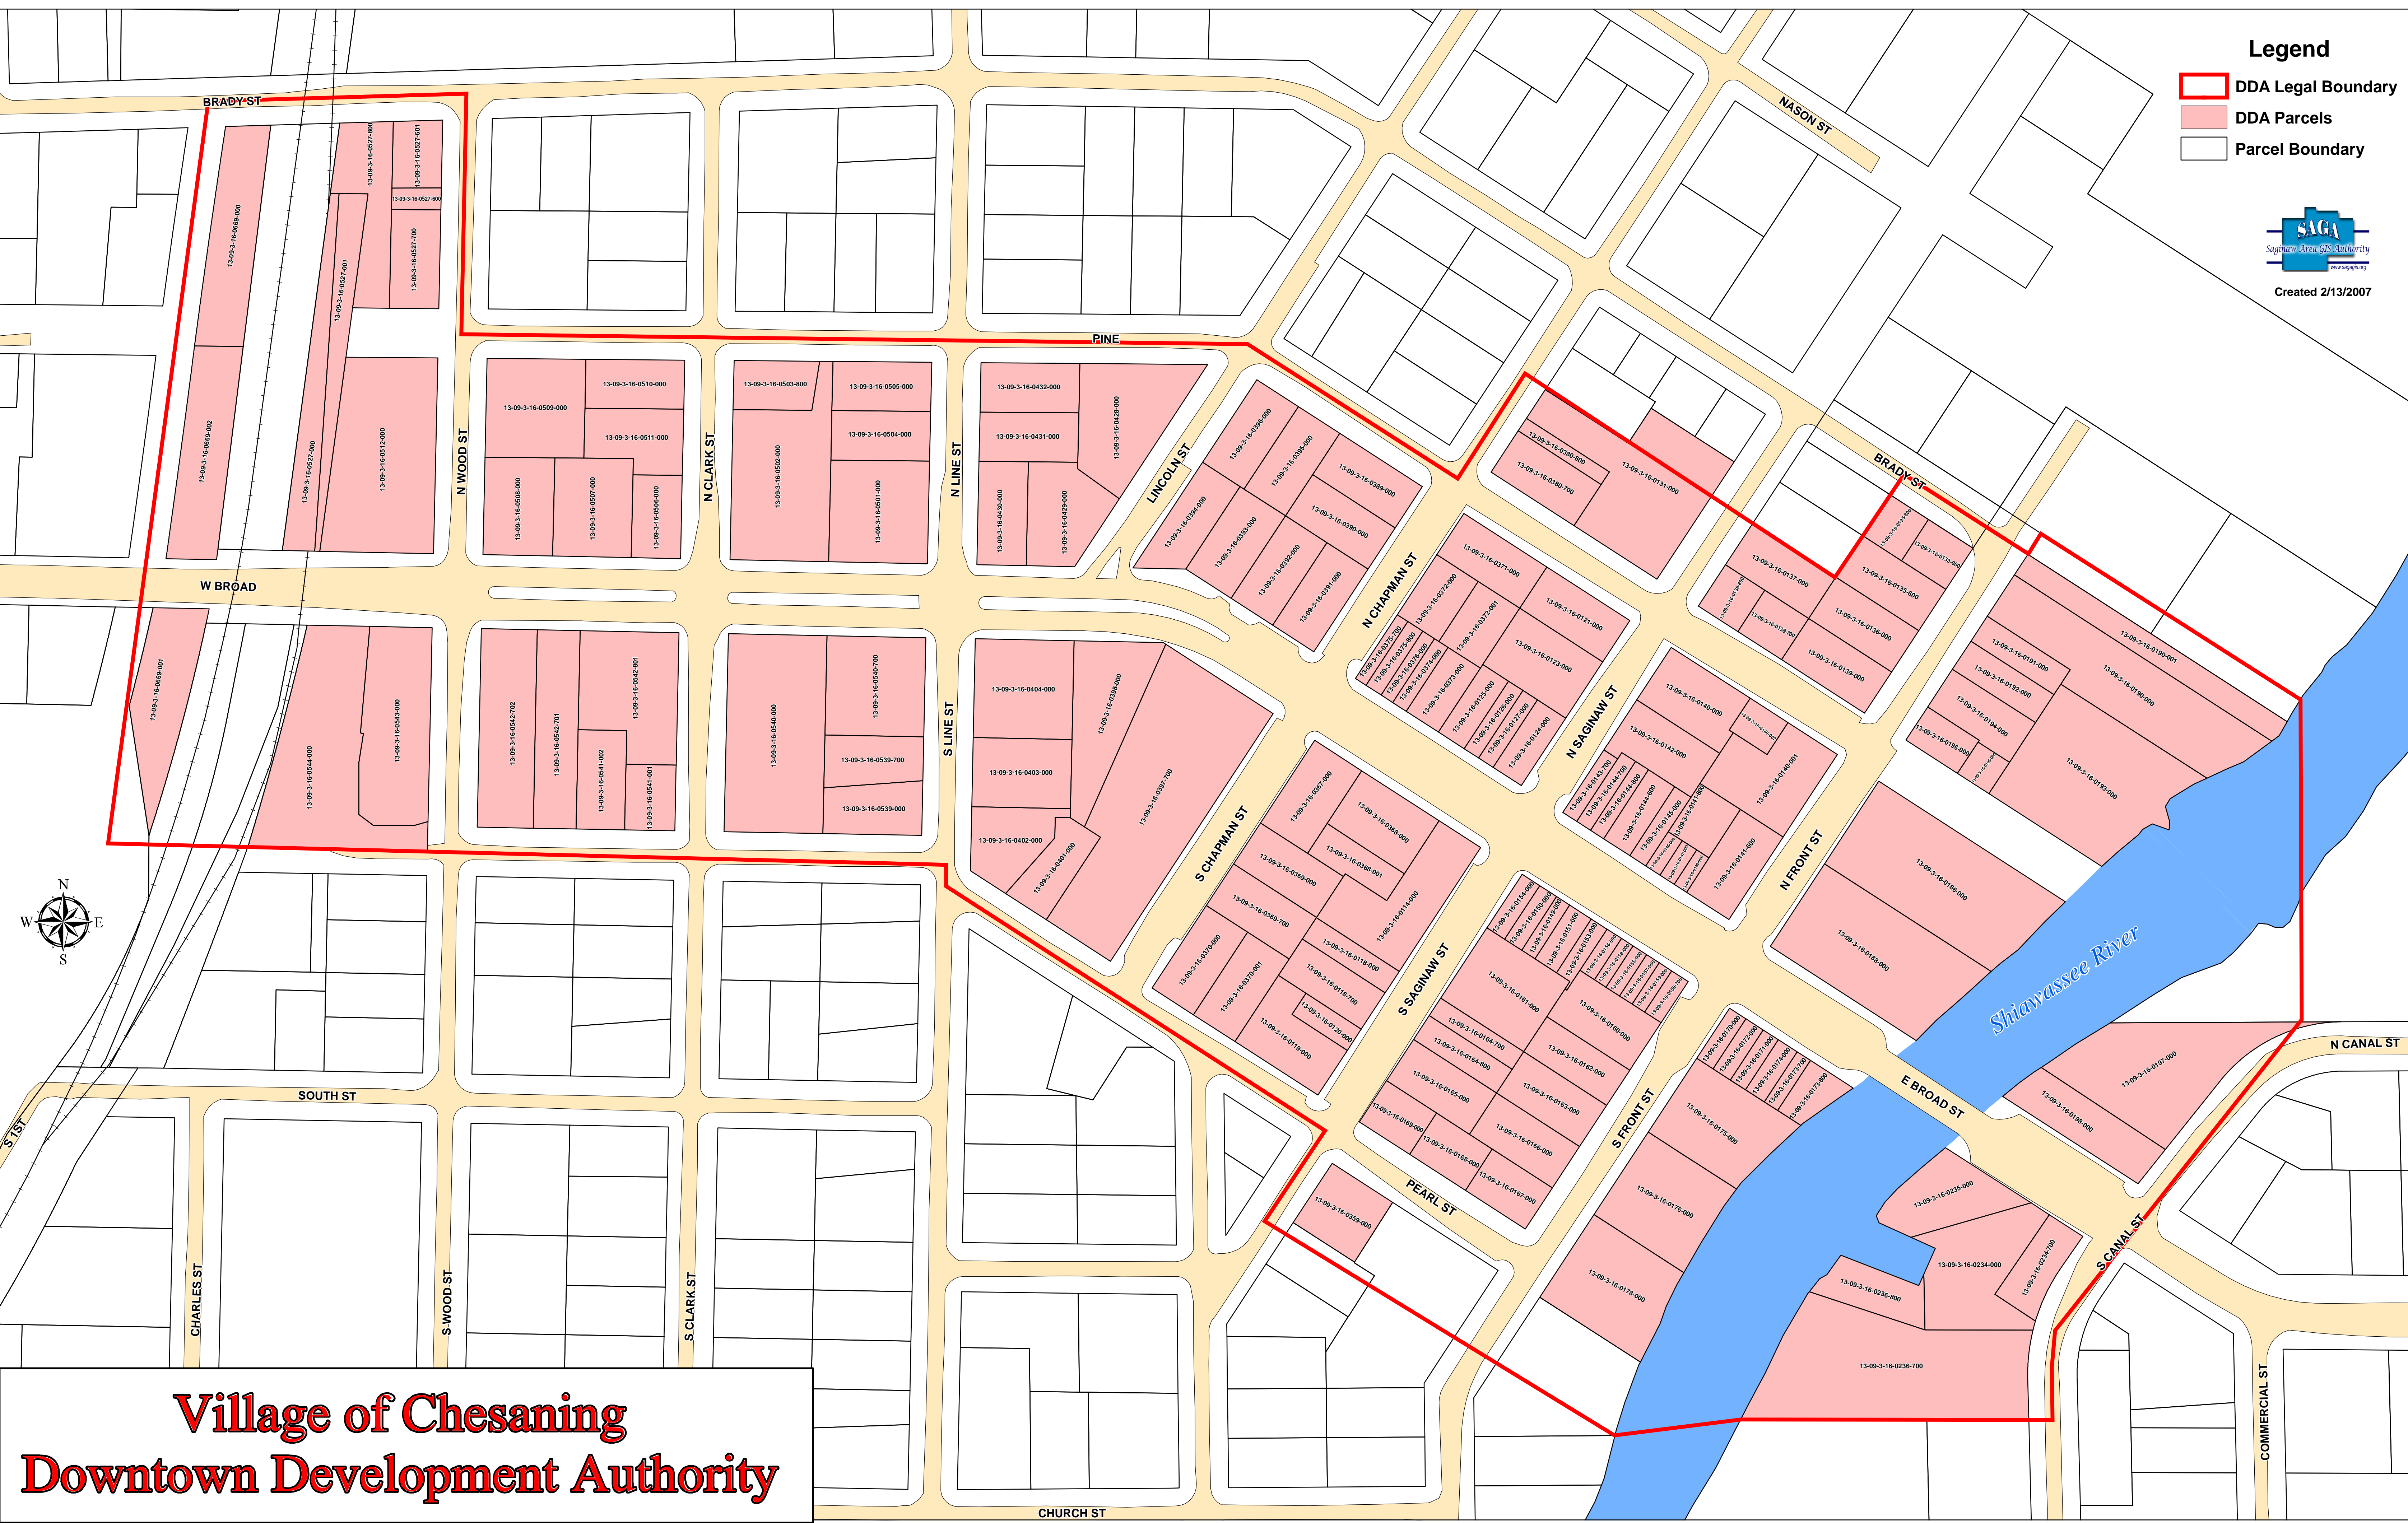

Legend

-  DDA Legal Boundary
-  DDA Parcels
-  Parcel Boundary

Created 2/13/2007

Village of Chesaning Downtown Development Authority